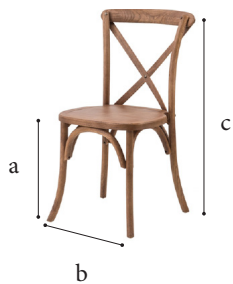

Crossback wood

Stackable chair in Elm wood

Dimensions

- a 45 cm
- b 45 cm
- c 89 cm
- 4,60 kg

Frame

- ✓ Material Elm wood, antique colour

Features

- ✓ Stackable: 10 high (2,65 m)
- ✓ Lightweight
- ✓ Rustic design
- ✓ High quality
- ✓ Combine perfectly with our Farm or Fermette tables
- ✓ Ideal for wedding venues, cafes, events, wineries,...

Colours

Elm wood

Add ons

Seat

- ✓ Material Linen fabric
- ✓ Density 24 kg/m³
- ✓ Dimensions 45 x 43 cm
- ✓ Weight 0,2 kg
- ✓ Features Fire-retardant