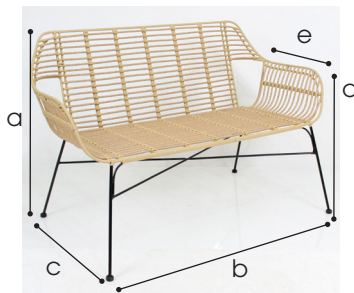

Palm Bench

Stackable PE Rattan Bench for in- and outdoor use

Dimensions

Height (a)	83cm
Width (b)	127cm
Length (c)	72cm
Seat Height (d)	43cm
Seat depth (e)	45cm

Features

- ✓ Only PE Rattan based bench that is stackable
- ✓ Easy to stack up to 12 pieces
- ✓ Stackable on a trolley
- ✓ For in- and outdoor use
- ✓ Weight: 10,65kg

Material

- ✓ Frame High quality steel with smooth black matt surface.
- ✓ Coating Galvanized before powdercoating (anti-rust)
- ✓ Feet Protected feet with plastic cap
- ✓ Seat PE Rattan (outdoor use)

Seat Colours

Retro
Beige

Add-ons

Cushions

- ✓ Material Outdoor foam and fabric with velcro connection
- ✓ Feature Fabric is washable and waterresistant
- ✓ Color Black
- ✓ Dimensions 100cm width x 46cm depth
- ✓ Thickness 5cm
- ✓ Weigth 1,15kg