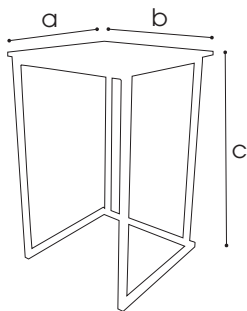

Kubo Smart Alu Outdoor

Dimensions

- a 70 cm
- b 70 cm
- c 110 cm

Frame

- ✓ Aluminium lightweight 2 mm
- ✓ Tube size 30 x 30 mm
- ✓ Coating Polyester TGIC powder coating for outdoor use

Features

- ✓ Stackable
- ✓ Protecting U-profile in RVS 304
- ✓ Interchangeable tabletops
- ✓ In & outdoor use
- ✓ Foot protectors

Colours

Black

Table tops

Hardcore

- ✓ Material Laminated hardcore compact 12 mm for in- & out door use
- ✓ Dimensions 700 x 700 x 12 mm
- ✓ Colour

black

Trolley

- ✓ Material Steel
- ✓ Dimensions 127 x 89 x 128 cm
- ✓ Coating Hammerscale grey powdercoating
- ✓ Features Stores 10 tables (tabletops included)
Fitted with vulcanised wheels, 125 mm dia
2 braked swing-wheels + 2 fixed wheels
3 functions: transportation - storage - protection