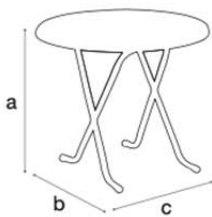

Tavolo basso

Foldable partytable

Dimensions

- a 74 cm
- b different sizes
- c different sizes

Frame

- ✓ Material Steel
- ✓ Coating Hammerscale Grey
- ✓ Dimension tube $\varnothing 32 \times 1,5 \text{ mm}$

Dimensions table-top

70 x 70 cm
 80 x 80 cm

80 cm
 85 cm

Materials

SE
 Sevelit 16 mm

WZ
 Werzalit 16 mm

MFCA 25
 Chipboard, melanine
 faced 25 mm
 Colour beech

SCENA TERRA