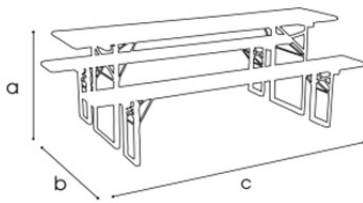

## Dimensions

Table		Bench	
a	78 cm	a	48 cm
b	different sizes	b	27 cm
c	220 cm	c	220 cm

## Frame

- ✓ Material steel
- ✓ Coating epoxy green
- ✓ Tube size 2,5 x 0,2 cm

## Dimensions table top

50 x 220 cm  
60 x 220 cm  
70 x 220 cm  
80 x 220 cm

### Trolley

- ✓ Material hammerscale grey coating
- ✓ Dimensions a 170 - b 227 - c 90 cm
- ✓ Features Stores 20 beertables or 10 sets  
Fitted with vulcanised polyeruthane wheels diam 12,5 cm  
2 braked swing-wheels + 2 fixed wheels  
3 functions: transportation, storage and protection