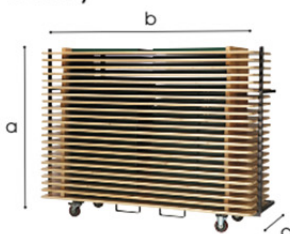

Add ons

Trolley

- ✓ Material hammerscale grey coating
- ✓ Dimensions a 170 - b 227 - c 90 cm
- ✓ Features Stores 20 beertables or 10 sets
  Fitted with vulcanised polyeruthane wheels diam 12,5 cm
  2 braked swing-wheels + 2 fixed wheels
  3 functions: transportation, storage and protection