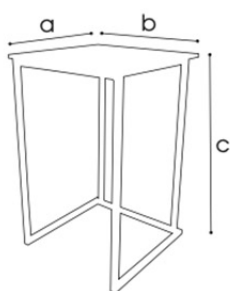

Tavolo KUBO

Powder-coated steel stackable party table with tabletop

Dimensions

a 110 cm
 b 70 cm
 c 70 cm

Frame

- ✓ Steel 1,2 mm
- ✓ Tube size 30 x 30 mm
- ✓ Coating Powdercoating white or black

Features

- ✓ Stackable 10 pcs
- ✓ Interchangeable table top
- ✓ Indoor use

Colours

White

Black

Table tops

Bamboo

- ✓ Material Bamboo
 Bamboo is 27% stronger than oak and 50% more water-resistant
 Insect- and mould resistant, no knots
 Not treated
- ✓ Surface Naturel (optional lacquer coating)
- ✓ Dimensions 700 x 700 x 20 mm
- ✓ Indoor use

Hardcore

- ✓ Material Laminated hardcore compact 12 mm for in- & out door use
- ✓ Dimensions 700 x 700 x 12 mm
- ✓ Colour

Chipboard

- ✓ Material Melamine faced chipboard 18 mm for indoor use
- ✓ Dimensions 700 x 700 x 18 mm
- ✓ Colour

Cleaf

- ✓ Material Melamine faced chipboard 10 mm for indoor use
- ✓ Dimensions 700 x 700 x 10 mm
- ✓ Colour

Trolley

- ✓ Material Steel
- ✓ Dimensions 127 x 89 x 128 cm
- ✓ Coating Hammerscale grey powdercoating
- ✓ Features Stores 10 tables (tabletops included)
Fitted with vulcanised wheels, 125 mm dia
2 braked swing-wheels + 2 fixed wheels
3 functions: transportation - storage - protection