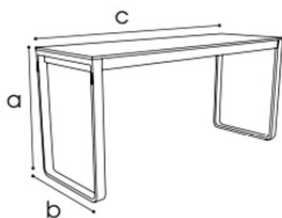

Flow Grande

Folding table in aluminium

Dimensions

a 110 cm
 b 80 cm
 c 230 cm

Frame

- ✓ Material aluminium (Quality:6063 / hardness: 11-13)
- ✓ Coating textured powder coating

Features

- ✓ In - and outdoor use
- ✓ Easily folded and opened
- ✓ Synthetic strips to protect the top when stacked
- ✓ Adjustable feet
- ✓ Legs are attached with a screw system to prevent them from unfolding during transportation and set-up
- ✓ Table tops are interchangeable but can also be fixed permanently

Colours

Frame

White

Black

Table tops

Bamboo

- ✓ Material Bamboo caramel
 Bamboo is 27% stronger than oak and 50% more water-resistant
 Insect- and mould resistant, no knots
 Not treated
- ✓ Surface Natural (optional: lacquer coating)
- ✓ Dimensions 2300 x 800 x 20 mm
- ✓ Indoor use

Hardcore

- ✓ Material
- ✓ Dimensions
- ✓ Colour

Laminated hardcore compact: outdoor use
 2300 x 800 x 12 mm

Chipboard

- ✓ Material
- ✓ Dimensions
- ✓ Colour

Melamine faced chipboard 18 mm for indoor use
 2300 x 800 x 18 mm
 MFCA18

Cleaf

- ✓ Material
- ✓ Dimensions
- ✓ Colour

Melamine faced chipboard for indoor use
 2300 x 800 x 10 mm

Add-ons

Trolley

- ✓ Material
- ✓ Features

hammerscale grey coating
 fitted with vulcanised wheels, diam 16 cm
 2 braked swing-wheels + 2 fixed wheels
 stores 8 tables
 3 functions: transportation, storage and protection