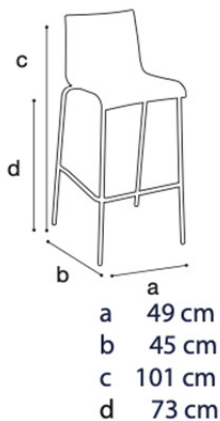

Sgabello SCALA

Stackable barstool with Egger quality HPL

Dimensions

Frame

- ✓ Material chrome
- ✓ Bar thickness diam. 18 x 1,8mm

Seat/back

- ✓ Material Egger HPL

Features

- ✓ Indoor use
- ✓ Stackable

Certificates

- ✓ EN16139: 2013, strength, durability and safety of non-domestic seating

Colours

Add ons

Trolley

- ✓ Material Steel
- ✓ Coating Hammerscale grey powdercoating
- ✓ Features Fitted with vulcanised wheels, diam. 10 cm
2 braked swing-wheels + 2 fixed wheels
3 functions: transportation, storage and protection
Can hold 15 barstools
Also available in knock-down version