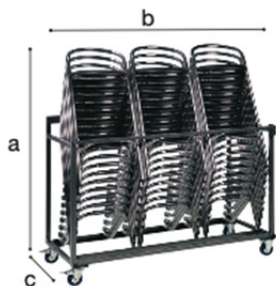

Sgabello BAR

Dimensions

a 80 cm
 b 46 cm
 c 100 cm
 ●● 7 kg
 H 47 cm

Frame

- ✓ Material Steel
- ✓ Dimension tube 32x1,5 mm
- ✓ Coating Hammerscale grey powdercoating chrome,

Features

- ✓ Stackable: 10 high
- ✓ Reinforcement bar between the legs which can also be used as a footrest
- ✓ The legs are fitted with sustainable caps
- ✓ 2 buffers to protect the bar stool when stacked
- ✓ Interchangeable seat (with velcro)

Seat

- ✓ Thickness upholstered: 5 cm (fabric), 4 cm (faux-leather)
- ✓ Thickness not upholstered: 2,2 cm (melamine) 1,8 cm (plywood)

Colours

Faux leather

Black

White

Melamine 25

beech

black

Add-ons

Trolley

- ✓ Material Steel
- ✓ Coating Hammerscale grey powdercoating
- ✓ Dimensions a 165 x b 156 x c 75 cm
- ✓ Features Stores 30 barstools
 Fitted with vulcanised wheels, diam 12,5 cm
 2 braked swing-wheels + 2 fixed wheels
 3 functions: transportation, storage and protection