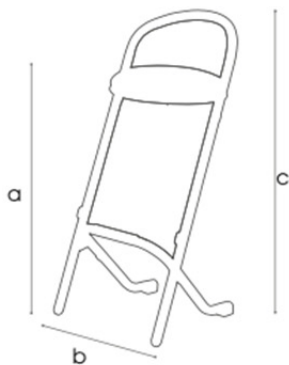

Sgabello BAR

Dimensions

a 80 cm
 b 46 cm
 c 100 cm
 ●● 7 kg
 H 47 cm

Frame

- ✓ Material Steel
- ✓ Dimension tube 32x1,5 mm
- ✓ Coating Hammerscale grey powdercoating chrome,

Features

- ✓ Stackable: 10 high
- ✓ Reinforcement bar between the legs which can also be used as a footrest
- ✓ The legs are fitted with sustainable caps
- ✓ 2 buffers to protect the bar stool when stacked
- ✓ Interchangeable seat (with velcro)

Seat

- ✓ Thickness upholstered: 5 cm (fabric), 4 cm (faux-leather)
- ✓ Thickness not upholstered: 2,2 cm (melamine) 1,8 cm (plywood)

Colours

Faux leather

Black

White

Melamine 25

beech

black

Add-ons

Trolley

- ✓ Material Steel
- ✓ Coating Hammerscale grey powdercoating
- ✓ Dimensions a 165 x b 156 x c 75 cm
- ✓ Features Stores 30 barstools
 Fitted with vulcanised wheels, diam 12,5 cm
 2 braked swing-wheels + 2 fixed wheels
 3 functions: transportation, storage and protection