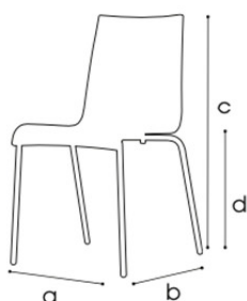

# Scala

Stackable chair with Egger quality HPL

## Dimensions

a	45 cm
b	51 cm
c	83 cm
d	43 cm
••	5,2 kg

### Frame

- ✓ Material chrome
- ✓ Bar thickness diam. 18 x 1,8mm