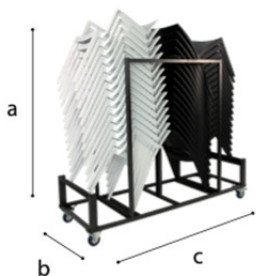

Add ons

Trolley

- ✓ Material Steel
- ✓ Coating Hammerscale grey powdercoating
- ✓ Dimensions a 149,5 - b 66 - c 180 cm
- ✓ Features
  - Stores 30 chairs
  - Fitted with vulcanised wheels, diam 10 cm
  - 2 braked swing-wheels + 2 fixed wheels
  - 3 functions: transportation, storage and protection