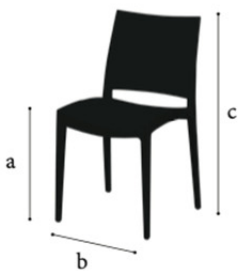

## Dimensions

- a 42 cm
- b 45 cm
- c 80 cm
- 2,90 kg
- H 45 cm

## Features

- ✓ Indoor & outdoor use (-10° till + 60°)
- ✓ Stackable: 10 high (15 pcs in trolley)
- ✓ Easy to clean (water & soap)
- ✓ UV-resistant
- ✓ Lightweight
- ✓ Also available with armrests

### Trolley

- ✓ Material Steel
- ✓ Coating Hammerscale grey powdercoating
- ✓ Dimensions a 149,5 - b 66 - c 180 cm
- ✓ Features
  - Stores 30 chairs
  - Fitted with vulcanised wheels, diam 10 cm
  - 2 braked swing-wheels + 2 fixed wheels
  - 3 functions: transportation, storage and protection