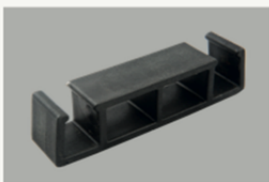

Frame

Silver

Hammer scale

Epoxy gold

Add ons

Trolley

- ✓ Material Steel
- ✓ Coating Hammerscale grey powdercoating
- ✓ Dimensions a 197 - b 70 - c 153 cm
- ✓ Features Stores 30 chairs
 Fitted with vulcanised wheels, diam 12,5 cm
 2 braked swing-wheels + 2 fixed wheels
 3 functions: transportation, storage and protection

Trolley

- ✓ Material
- ✓ Features

Hammerscale grey coating
Trolley for 10 stack chairs
3 functions: to transport, store and protect
Fitted with vulcanised wheels

Connector

- ✓ Dimensions 11 x 5.5 x 3 cm
- ✓ Features To connect 2 chairs