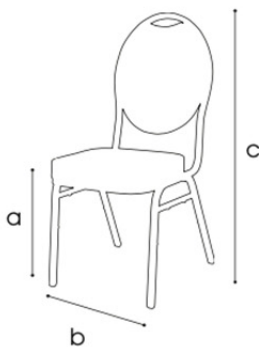

Banquet

Dimensions

- a 47 cm
- b 45 cm
- c 95 cm
- 6 kg
- h 46,5 cm

Frame

- ✓ Material steel
- ✓ Dimension tube 20 x 20 x 1,1 mm
- ✓ Coating Hammerscale

Seat/Back

- ✓ Density seat 40 kg/m³
- ✓ Density back 32 kg/m³

Frame

Silver

Hammer scale

Epoxy gold

Add ons

Trolley

- ✓ Material Steel
- ✓ Coating Hammerscale grey powdercoating
- ✓ Dimensions a 197 - b 70 - c 153 cm
- ✓ Features Stores 30 chairs
 Fitted with vulcanised wheels, diam 12,5 cm
 2 braked swing-wheels + 2 fixed wheels
 3 functions: transportation, storage and protection

Trolley

- ✓ Material
- ✓ Features

Hammerscale grey coating
Trolley for 10 stack chairs
3 functions: to transport, store and protect
Fitted with vulcanised wheels

Connector

- ✓ Dimensions 11 x 5.5 x 3 cm
- ✓ Features To connect 2 chairs