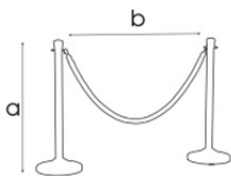

Paletti

Post in stainless steel

Dimensions

- a 95 cm
- b 160 cm
- 8,2 kg

Frame

- ✓ Material stainless steel, polished stainless steel
brushed or brass
- ✓ Dimensions tube post diam 5x0,1 cm
foot diam. 31x01 cm
- ✓ Wall thickness 10 mm

Rope

- ✓ Colour burgundy, white, black or red velours
- ✓ Dimensions diam 3,5 cm
- ✓ The ends of the rope are fitted with clips to couple the posts

Add ons

Wall-attachment

- ✓ Colour stainless steel, stainless steel brushed or brass

Trolley

- ✓ Material Steel
- ✓ Coating Hammerscale grey powdercoating
- ✓ Dimensions 170x120x76 mm
- ✓ Features Stores 16 posts
Fitted with vulcanised wheels, diam 125 mm
2 braked swing-wheels + fixed wheels
3 functions: transportation, storage, protection