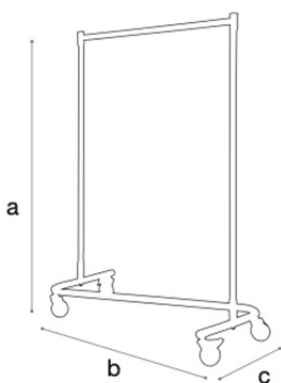

# Guardaroba

Stainless steel coatrack

## Dimensions

a 170 cm  
b 200 cm  
c 54 cm

### Frame

- |                  |                         |
|------------------|-------------------------|
| ✓ Material       | Stainless steel         |
| ✓ Dimension tube | 38 x 1 mm               |
| ✓ Coating        | Brushed stainless steel |

### Features

- ✓ 1 base, 2 vertical bars, 1 horizontal bar and 4 wheels
- ✓ Nesting possible