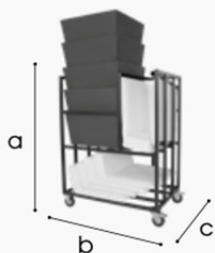

Conic Lounge

Polyethylene lounge set

Dimensions

a 40 cm
 b 70 cm
 c 70 cm

Features

- ✓ Thickness 0,5 cm
- ✓ Material polyethylene
- ✓ Top plexi opal 67x67x0,5 cm
- ✓ In- and outdoor use
- ✓ UV- and water-resistant, lightweight
- ✓ Stackable: 5 pcs high
- ✓ Wide range of add-ons available
- ✓ Slight deviations in size and curvature of the sides are normal.
 This is due to the rotary mould production process

Faux Leather

Sunbrella Solids & Stripes fabrics for outdoor use

Insert tray & frame

- ✓ Material Polyethylene tray
Steel frame
- ✓ Dimensions Tray: a 250 mm - b 670 mm - c 670 mm
Frame: a 250 mm - b 670 mm - c 670 mm
- ✓ Colour

One bottle set

- ✓ Material Plexi opal table top
- ✓ Dimensions Table top: 670 x 670 x 5 mm
Cut out table top: 135 x 135 mm
Wine cooler: diam. 210 x 221 mm

Magic flame table top with bio flame burner

- ✓ Material Table top + bio flame burner: stainless steel
- ✓ Dimensions Table top: 67 x 67 X 0,2 cm
Cut out table top: 20 x 30 cm
Bio flame burner: 29,8 x 20,4 x 5,2 cm
- ✓ Features
 - Content: 2 litres
 - Lighting period: 6/8 hours
 - Consumption: 0,35 l/hour
 - Heating capacity: 2,8 KW
 - Burns with bio-ethanol

Lamp

- ✓ Material Polyethylene
- ✓ Dimensions a 40 cm - b 70 cm - c 70 cm
- ✓ Features Frame and cable set to transform Conic Lounge table into a lamp
- ✓ Optional
 - Wall hook
 - Truss hook

Trolley

- ✓ Material Steel
- ✓ Coating Hammerscale grey powdercoating
- ✓ Dimensions a 1580 - b 1050 - c 770 mm
- ✓ Features
 - Stores 5 conic lounge + seats + table tops
 - Fitted with vulcanised wheels, 125 mm dia
 - 2 braked swing-wheels + 2 fixed wheels
 - 3 functions: transportation - storage - protection