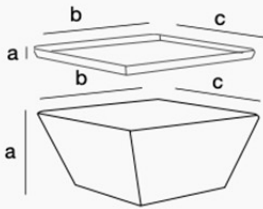

Conic Lounge

Polyethylene lounge set

Dimensions

a 40 cm
 b 70 cm
 c 70 cm

Features

- ✓ Thickness 0,5 cm
- ✓ Material polyethylene
- ✓ Top plexi opal 67x67x0,5 cm
- ✓ In- and outdoor use
- ✓ UV- and water-resistant, lightweight
- ✓ Stackable: 5 pcs high
- ✓ Wide range of add-ons available
- ✓ Slight deviations in size and curvature of the sides are normal.
 This is due to the rotary mould production process

- ✓ Material Faux leather outdoor
 Sunbrella outdoor + Quick dry foam
- ✓ Dimensions a 45 mm - b 700 mm - c 700 mm

XL Seat corner

- ✓ Material Faux leather outdoor
 Sunbrella outdoor + Quick dry foam
- ✓ Dimensions a 45 mm - b 125 mm - c 360 mm

Faux Leather

Sunbrella Solids & Stripes fabrics for outdoor use

Insert tray & frame

- ✓ Material Polyethylene tray
Steel frame
- ✓ Dimensions Tray: a 250 mm - b 670 mm - c 670 mm
Frame: a 250 mm - b 670 mm - c 670 mm
- ✓ Colour

One bottle set

- ✓ Material Plexi opal table top
- ✓ Dimensions Table top: 670 x 670 x 5 mm
Cut out table top: 135 x 135 mm
Wine cooler: diam. 210 x 221 mm

Magic flame table top with bio flame burner

- ✓ Material Table top + bio flame burner: stainless steel
- ✓ Dimensions Table top: 67 x 67 X 0,2 cm
Cut out table top: 20 x 30 cm
Bio flame burner: 29,8 x 20,4 x 5,2 cm
- ✓ Features
 - Content: 2 litres
 - Lighting period: 6/8 hours
 - Consumption: 0,35 l/hour
 - Heating capacity: 2,8 KW
 - Burns with bio-ethanol