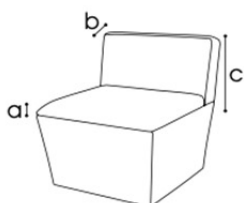

Conic Lounge

Polyethylene lounge set

Dimensions

a 40 cm
 b 70 cm
 c 70 cm

Features

- ✓ Thickness 0,5 cm
- ✓ Material polyethylene
- ✓ Top plexi opal 67x67x0,5 cm
- ✓ In- and outdoor use
- ✓ UV- and water-resistant, lightweight
- ✓ Stackable: 5 pcs high
- ✓ Wide range of add-ons available
- ✓ Slight deviations in size and curvature of the sides are normal.
 This is due to the rotary mould production process

Colours

White

Black

Red

Add-ons

XL Seat

- ✓ Material Faux leather outdoor, CRIB 5/M 2
 Sunbrella outdoor + Quick dry foam
- ✓ Dimensions a 45 mm - b 125 mm - c 360 mm

Seat

- ✓ Material Faux leather outdoor
 Sunbrella outdoor + Quick dry foam
- ✓ Dimensions a 45 mm - b 700 mm - c 700 mm

XL Seat corner

- ✓ Material Faux leather outdoor
 Sunbrella outdoor + Quick dry foam
- ✓ Dimensions a 45 mm - b 125 mm - c 360 mm

One bottle set

- ✓ Material Plexi opal table top
- ✓ Dimensions Table top: 670 x 670 x 5 mm
Cut out table top: 135 x 135 mm
Wine cooler: diam. 210 x 221 mm

Magic flame table top with bio flame burner

- ✓ Material Table top + bio flame burner: stainless steel
- ✓ Dimensions Table top: 67 x 67 X 0,2 cm
Cut out table top: 20 x 30 cm
Bio flame burner: 29,8 x 20,4 x 5,2 cm
- ✓ Features
 - Content: 2 litres
 - Lighting period: 6/8 hours
 - Consumption: 0,35 l/hour
 - Heating capacity: 2,8 KW
 - Burns with bio-ethanol