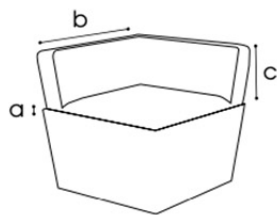

Conic Lounge

Polyethylene lounge set

Dimensions

a 40 cm
 b 70 cm
 c 70 cm

Features

- ✓ Thickness 0,5 cm
- ✓ Material polyethylene
- ✓ Top plexi opal 67x67x0,5 cm
- ✓ In- and outdoor use
- ✓ UV- and water-resistant, lightweight
- ✓ Stackable: 5 pcs high
- ✓ Wide range of add-ons available
- ✓ Slight deviations in size and curvature of the sides are normal.
 This is due to the rotary mould production process

Colours

White

Black

Red

Add-ons

XL Seat

- ✓ Material Faux leather outdoor, CRIB 5/M 2
 Sunbrella outdoor + Quick dry foam
- ✓ Dimensions a 45 mm - b 125 mm - c 360 mm

Seat

- ✓ Material Faux leather outdoor
 Sunbrella outdoor + Quick dry foam
- ✓ Dimensions a 45 mm - b 700 mm - c 700 mm

XL Seat corner

- ✓ Material Faux leather outdoor
 Sunbrella outdoor + Quick dry foam
- ✓ Dimensions a 45 mm - b 125 mm - c 360 mm

One bottle set

- ✓ Material Plexi opal table top
- ✓ Dimensions Table top: 670 x 670 x 5 mm
Cut out table top: 135 x 135 mm
Wine cooler: diam. 210 x 221 mm

Magic flame table top with bio flame burner

- ✓ Material Table top + bio flame burner: stainless steel
- ✓ Dimensions Table top: 67 x 67 X 0,2 cm
Cut out table top: 20 x 30 cm
Bio flame burner: 29,8 x 20,4 x 5,2 cm
- ✓ Features
 - Content: 2 litres
 - Lighting period: 6/8 hours
 - Consumption: 0,35 l/hour
 - Heating capacity: 2,8 KW
 - Burns with bio-ethanol