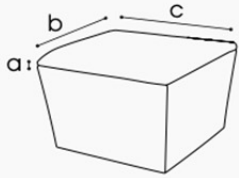

Conic Lounge

Polyethylene lounge set

Dimensions

a 40 cm
 b 70 cm
 c 70 cm

Features

- ✓ Thickness 0,5 cm
- ✓ Material polyethylene
- ✓ Top plexi opal 67x67x0,5 cm
- ✓ In- and outdoor use
- ✓ UV- and water-resistant, lightweight
- ✓ Stackable: 5 pcs high
- ✓ Wide range of add-ons available
- ✓ Slight deviations in size and curvature of the sides are normal.
 This is due to the rotary mould production process

Colours

White

Black

Red

Add-ons

XL Seat

- ✓ Material Faux leather outdoor, CRIB 5/M 2
 Sunbrella outdoor + Quick dry foam
- ✓ Dimensions a 45 mm - b 125 mm - c 360 mm

Seat

- ✓ Material Faux leather outdoor
 Sunbrella outdoor + Quick dry foam
- ✓ Dimensions a 45 mm - b 700 mm - c 700 mm

XL Seat corner

- ✓ Material Faux leather outdoor
 Sunbrella outdoor + Quick dry foam
- ✓ Dimensions a 45 mm - b 125 mm - c 360 mm

One bottle set

- ✓ Material Plexi opal table top
- ✓ Dimensions Table top: 670 x 670 x 5 mm
Cut out table top: 135 x 135 mm
Wine cooler: diam. 210 x 221 mm

Magic flame table top with bio flame burner

- ✓ Material Table top + bio flame burner: stainless steel
- ✓ Dimensions Table top: 67 x 67 X 0,2 cm
Cut out table top: 20 x 30 cm
Bio flame burner: 29,8 x 20,4 x 5,2 cm
- ✓ Features
 - Content: 2 litres
 - Lighting period: 6/8 hours
 - Consumption: 0,35 l/hour
 - Heating capacity: 2,8 KW
 - Burns with bio-ethanol